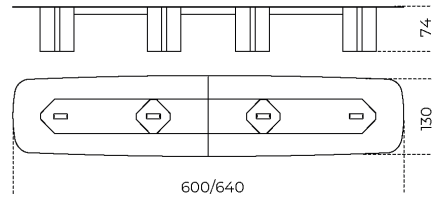

## Akim System

2014

Modular system of tables with 15mm extralight glass tops, painted only in the middle part, as per samples in the bright version. Wooden bases covered by 6mm tempered bright painted glass. Customised compositions on request. Available with Cover Cable Plate 1 cable management, on request. Cover Cable Plate 1 is painted in the same colour of the glass top. The painting of the glass top in the middle part can only be done in the bright version.

Cm (L x W x H)	Inches (L x W x H)
440 x 120 x 74	173 <sup>1</sup> / <sub>4</sub> x 47 <sup>1</sup> / <sub>4</sub> x 29 <sup>1</sup> / <sub>4</sub>
480 x 120 x 74	189 x 47 <sup>1</sup> / <sub>4</sub> x 29 <sup>1</sup> / <sub>4</sub>
520 x 120 x 74	204 <sup>3</sup> / <sub>4</sub> x 47 <sup>1</sup> / <sub>4</sub> x 29 <sup>1</sup> / <sub>4</sub>
560 x 120 x 74	220 <sup>1</sup> / <sub>2</sub> x 47 <sup>1</sup> / <sub>4</sub> x 29 <sup>1</sup> / <sub>4</sub>
600 x 120 x 74	236 <sup>1</sup> / <sub>4</sub> x 47 <sup>1</sup> / <sub>4</sub> x 29 <sup>1</sup> / <sub>4</sub>
640 x 120 x 74	252 x 47 <sup>1</sup> / <sub>4</sub> x 29 <sup>1</sup> / <sub>4</sub>
440 x 130 x 74	173 <sup>1</sup> / <sub>4</sub> x 51 <sup>1</sup> / <sub>4</sub> x 29 <sup>1</sup> / <sub>4</sub>
480 x 130 x 74	189 x 51 <sup>1</sup> / <sub>4</sub> x 29 <sup>1</sup> / <sub>4</sub>
520 x 130 x 74	204 <sup>3</sup> / <sub>4</sub> x 51 <sup>1</sup> / <sub>4</sub> x 29 <sup>1</sup> / <sub>4</sub>
560 x 130 x 74	220 <sup>1</sup> / <sub>2</sub> x 51 <sup>1</sup> / <sub>4</sub> x 29 <sup>1</sup> / <sub>4</sub>
600 x 130 x 74	236 <sup>1</sup> / <sub>4</sub> x 51 <sup>1</sup> / <sub>4</sub> x 29 <sup>1</sup> / <sub>4</sub>
640 x 130 x 74	252 x 51 <sup>1</sup> / <sub>4</sub> x 29 <sup>1</sup> / <sub>4</sub>