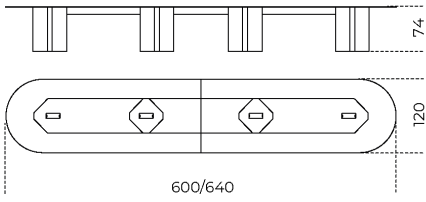

## Akim System

2014

Modular system of tables with 15mm extralight glass tops, painted only in the middle part, as per samples in the bright version. Wooden bases covered by 6mm tempered bright painted glass. Customised compositions on request. Available with Cover Cable Plate 1 cable management, on request. Cover Cable Plate 1 is painted in the same colour of the glass top. The painting of the glass top in the middle part can only be done in the bright version.

Cm (L x W x H)	Inches (L x W x H)
440 x 120 x 74	173 <sup>1</sup> / <sub>4</sub> x 47 <sup>1</sup> / <sub>4</sub> x 29 <sup>1</sup> / <sub>4</sub>
480 x 120 x 74	189 x 47 <sup>1</sup> / <sub>4</sub> x 29 <sup>1</sup> / <sub>4</sub>
520 x 120 x 74	204 <sup>3</sup> / <sub>4</sub> x 47 <sup>1</sup> / <sub>4</sub> x 29 <sup>1</sup> / <sub>4</sub>
560 x 120 x 74	220 <sup>1</sup> / <sub>2</sub> x 47 <sup>1</sup> / <sub>4</sub> x 29 <sup>1</sup> / <sub>4</sub>
600 x 120 x 74	236 <sup>1</sup> / <sub>4</sub> x 47 <sup>1</sup> / <sub>4</sub> x 29 <sup>1</sup> / <sub>4</sub>
640 x 120 x 74	252 x 47 <sup>1</sup> / <sub>4</sub> x 29 <sup>1</sup> / <sub>4</sub>
440 x 130 x 74	173 <sup>1</sup> / <sub>4</sub> x 51 <sup>1</sup> / <sub>4</sub> x 29 <sup>1</sup> / <sub>4</sub>
480 x 130 x 74	189 x 51 <sup>1</sup> / <sub>4</sub> x 29 <sup>1</sup> / <sub>4</sub>
520 x 130 x 74	204 <sup>3</sup> / <sub>4</sub> x 51 <sup>1</sup> / <sub>4</sub> x 29 <sup>1</sup> / <sub>4</sub>
560 x 130 x 74	220 <sup>1</sup> / <sub>2</sub> x 51 <sup>1</sup> / <sub>4</sub> x 29 <sup>1</sup> / <sub>4</sub>
600 x 130 x 74	236 <sup>1</sup> / <sub>4</sub> x 51 <sup>1</sup> / <sub>4</sub> x 29 <sup>1</sup> / <sub>4</sub>
640 x 130 x 74	252 x 51 <sup>1</sup> / <sub>4</sub> x 29 <sup>1</sup> / <sub>4</sub>