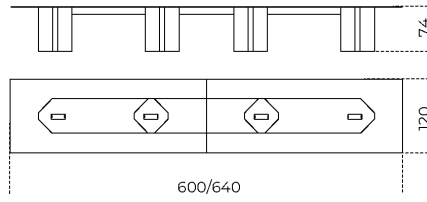

## Akim System

2014

Modular system of tables with 15mm extralight glass tops, painted only in the middle part, as per samples in the bright version. Wooden bases covered by 6mm tempered bright painted glass. Customised compositions on request. Available with Cover Cable Plate 1 cable management, on request. Cover Cable Plate 1 is painted in the same colour of the glass top. The painting of the glass top in the middle part can only be done in the bright version.

Cm (L x W x H)	Inches (L x W x H)
440 x 120 x 74	173 <sup>1</sup> / <sub>4</sub> x 47 <sup>1</sup> / <sub>4</sub> x 29 <sup>1</sup> / <sub>4</sub>
480 x 120 x 74	189 x 47 <sup>1</sup> / <sub>4</sub> x 29 <sup>1</sup> / <sub>4</sub>
520 x 120 x 74	204 <sup>3</sup> / <sub>4</sub> x 47 <sup>1</sup> / <sub>4</sub> x 29 <sup>1</sup> / <sub>4</sub>
560 x 120 x 74	220 <sup>1</sup> / <sub>2</sub> x 47 <sup>1</sup> / <sub>4</sub> x 29 <sup>1</sup> / <sub>4</sub>
600 x 120 x 74	236 <sup>1</sup> / <sub>4</sub> x 47 <sup>1</sup> / <sub>4</sub> x 29 <sup>1</sup> / <sub>4</sub>
640 x 120 x 74	252 x 47 <sup>1</sup> / <sub>4</sub> x 29 <sup>1</sup> / <sub>4</sub>
440 x 130 x 74	173 <sup>1</sup> / <sub>4</sub> x 51 <sup>1</sup> / <sub>4</sub> x 29 <sup>1</sup> / <sub>4</sub>
480 x 130 x 74	189 x 51 <sup>1</sup> / <sub>4</sub> x 29 <sup>1</sup> / <sub>4</sub>
520 x 130 x 74	204 <sup>3</sup> / <sub>4</sub> x 51 <sup>1</sup> / <sub>4</sub> x 29 <sup>1</sup> / <sub>4</sub>
560 x 130 x 74	220 <sup>1</sup> / <sub>2</sub> x 51 <sup>1</sup> / <sub>4</sub> x 29 <sup>1</sup> / <sub>4</sub>
600 x 130 x 74	236 <sup>1</sup> / <sub>4</sub> x 51 <sup>1</sup> / <sub>4</sub> x 29 <sup>1</sup> / <sub>4</sub>
640 x 130 x 74	252 x 51 <sup>1</sup> / <sub>4</sub> x 29 <sup>1</sup> / <sub>4</sub>